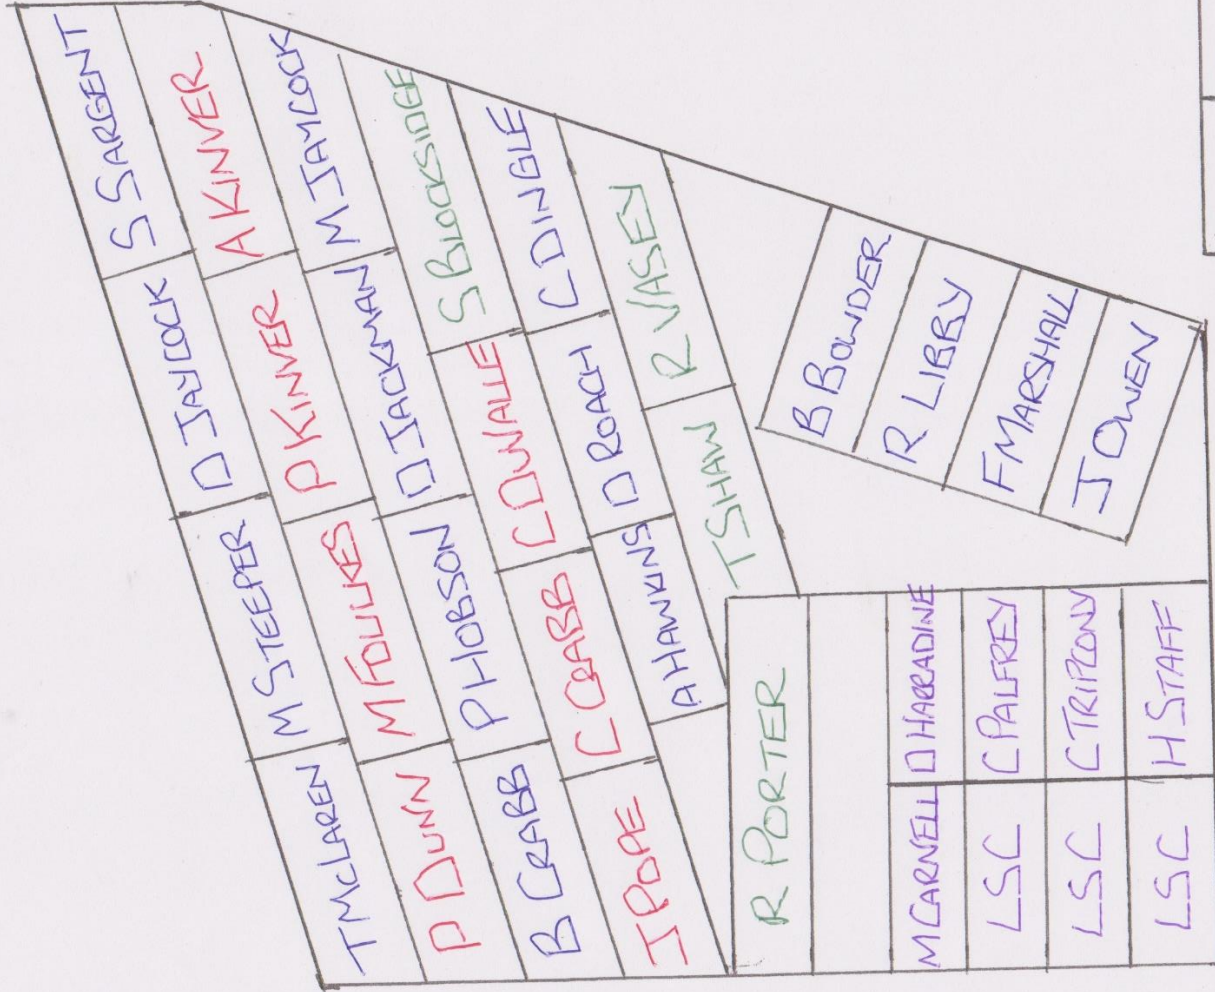

LSC SEAFRONT BERTHING PLAN

R DEWE	R HAM
C JES	G PEARSON

MIRRORS 8
 REDWINGS 7
 LASERS 8
 ENTERPRISES 15

 38 BOATS

NOT TO SCALE